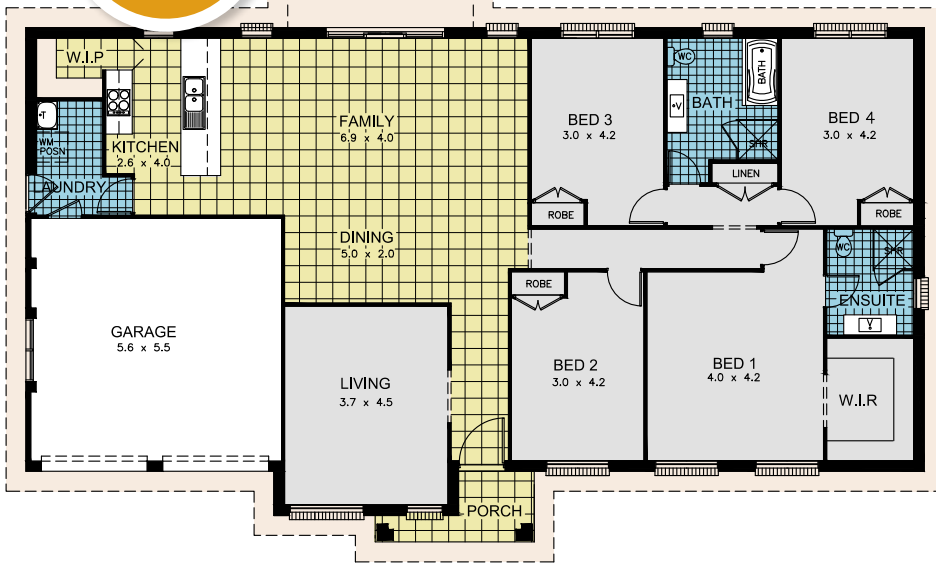

HARMONY COUNTRYSIDE
4 Bedroom/Alfresco/Portico Promo

$186,100*
House price only

24.26 Squares

Area: 225.37 m²
Width: 20.35 m
Depth: 14.66 m

INCLUDES
CARPET
& TILES

GET THE ALLWORTH ADVANTAGE#

Offer available for a limited time only. Get in quick and receive the Allworth Advantage for your brand new home

- Choice of quality concrete roof tiles* from Monier, Boral & Bristle OR Colorbond™ Steel roofing
- Sarking to underside of your roofing choice
- Treated pine timber frame & roof trusses
- Automatic garage door opener
- Hills premium alarm system (Model: DAS RELIANCE 8)
- Gainsborough double cylinder 'Trilock' front entry door furniture
- Flyscreens (fibre mesh) to all external windows (excludes hung doors and sliding glass doors)
- Vito Bertoni 'Qaad' kitchen sink mixer tap
- OMEGA stainless steel dishwasher model ODW702XB
- OMEGA stainless steel microwave model OM30X#
- Everpure Platinum inline water filter
- Love your walls promotion - 3 coat Solver Ultra Acrylic Paint System

For floor plans and display locations visit allworthhomes.com.au

Allworth
MASTER BUILT HOMES