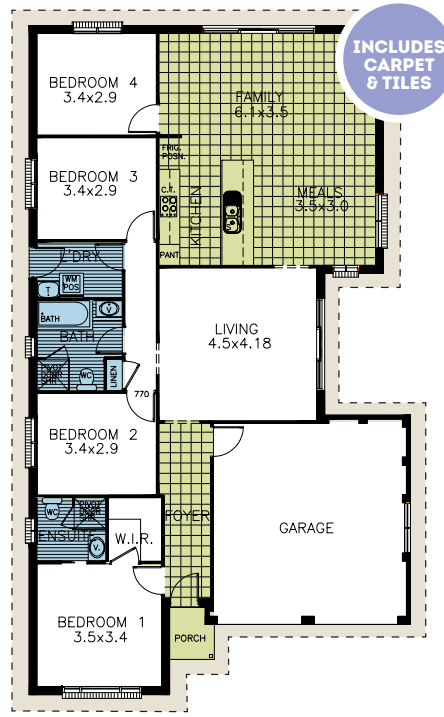

OUTSTANDING VALUE

FROM THE PRICELEADER RANGE OF HOMES

HORIZON HARMONY

$150,300* 135.69 m²
14.60 squares
House only price

LUMINA BIZANTE

$165,200* 179.49 m²
19.32 squares
House only price

CONCERTO FLAIR

$178,400* 216.21 m²
23.27 squares
House only price

GET THE ALLWORTH ADVANTAGE#

Offer available for a limited time only. Get in quick and receive the Allworth Advantage for your brand new home

- Choice of quality concrete roof tiles* from Monier, Boral & Bristle OR Colorbond™ Steel roofing
- Sarking to underside of your roofing choice
- Treated pine timber frame & roof trusses
- Automatic garage door opener
- Hills premium alarm system (Model: DAS RELIANCE 8)
- Gainsborough double cylinder 'Trilock' front entry door furniture
- Flyscreens (fibre mesh) to all external windows (excludes hung doors and sliding glass doors)
- Vito Berton 'Qaad' kitchen sink mixer tap
- OMEGA stainless steel dishwasher model ODW702XB
- OMEGA stainless steel microwave model OM30X#
- Everpure Platinum inline water filter
- Love your walls promotion - 3 coat Solver Ultra Acrylic Paint System

For floor plans and display locations visit allworthhomes.com.au

Allworth
MASTER BUILT HOMES