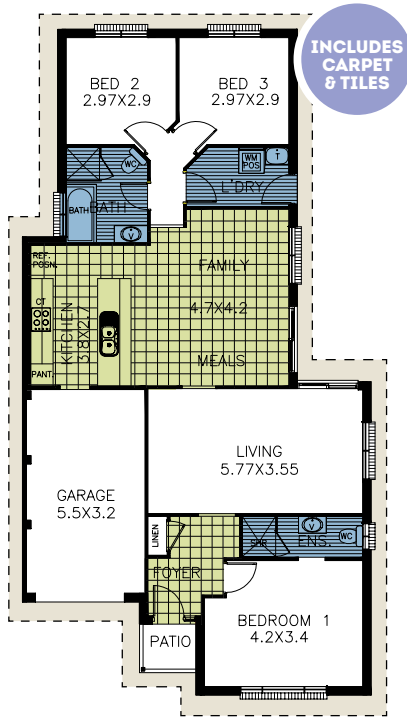

OUTSTANDING VALUE

FROM THE PRICELEADER RANGE OF HOMES

HORIZON HARMONY

$150,300* 135.69 m²
14.60 squares
House only price

LUMINA BIZANTE

$165,200* 179.49 m²
19.32 squares
House only price

CONCERTO FLAIR

$178,400* 216.21 m²
23.27 squares
House only price

GET THE ALLWORTH ADVANTAGE#

Offer available for a limited time only. Get in quick and receive the Allworth Advantage for your brand new home

- Choice of quality concrete roof tiles* from Monier, Boral & Bristle OR Colorbond™ Steel roofing
- Sarking to underside of your roofing choice
- Treated pine timber frame & roof trusses
- Automatic garage door opener
- Hills premium alarm system (Model: DAS RELIANCE 8)
- Gainsborough double cylinder 'Trilock' front entry door furniture
- Flyscreens (fibre mesh) to all external windows (excludes hung doors and sliding glass doors)
- Vito Berton 'Qaad' kitchen sink mixer tap
- OMEGA stainless steel dishwasher model ODW702XB
- OMEGA stainless steel microwave model OM30X#
- Everpure Platinum inline water filter
- Love your walls promotion - 3 coat Solver Ultra Acrylic Paint System

For floor plans and display locations visit allworthhomes.com.au

Allworth
MASTER BUILT HOMES