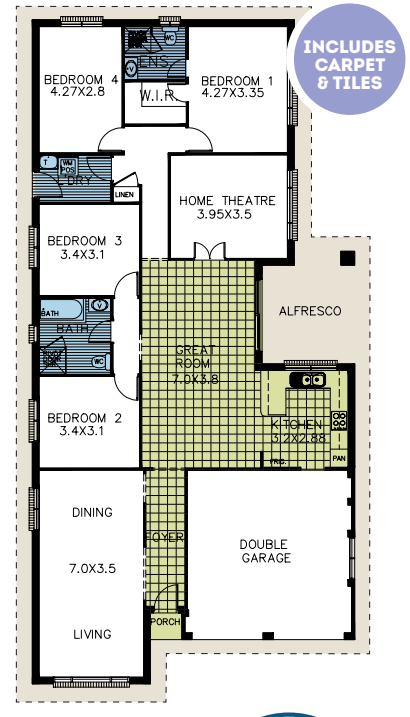

GET THE ALLWORTH ADVANTAGE#

Offer available for a limited time only. Get in quick and receive the Allworth Advantage for your brand new home

- Choice of quality concrete roof tiles* from Monier, Boral & Bristle OR Colorbond™ Steel roofing
- Sarking to underside of your roofing choice
- Treated pine timber frame & roof trusses
- Automatic garage door opener
- Hills premium alarm system (Model: DAS RELIANCE 8)
- Gainsborough double cylinder 'Trilock' front entry door furniture
- Flyscreens (fibre mesh) to all external windows (excludes hung doors and sliding glass doors)
- Vito Berton 'Qaad' kitchen sink mixer tap
- OMEGA stainless steel dishwasher model ODW702XB
- OMEGA stainless steel microwave model OM30X#
- Everpure Platinum inline water filter
- Love your walls promotion - 3 coat Solver Ultra Acrylic Paint System

For floor plans and display locations visit allworthhomes.com.au

Allworth
MASTER BUILT HOMES