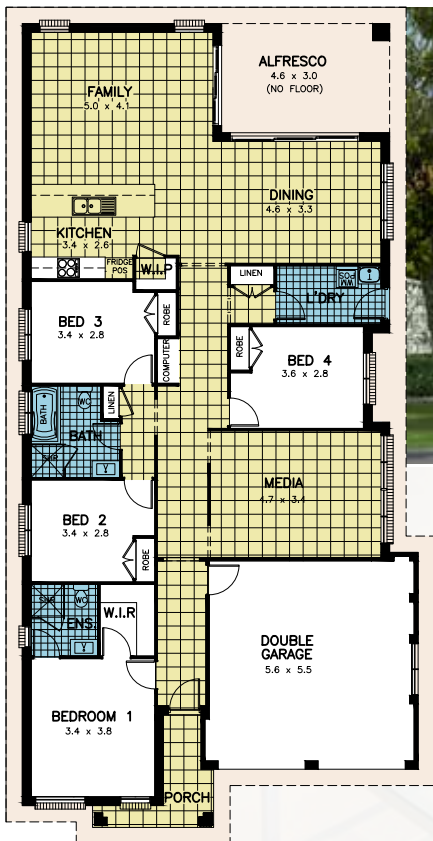

PORTICO FAÇADE
included in price

GET THE ALLWORTH ADVANTAGE[#]

Offer available for a limited time only. Get in quick and receive the Allworth Advantage for your brand new home

- Choice of quality concrete roof tiles* from Monier, Boral & Bristle OR Colorbond™ Steel roofing
- Sarking to underside of your roofing choice
- Treated pine timber frame & roof trusses
- Automatic garage door opener
- Hills premium alarm system (Model: DAS RELIANCE 8)
- Gainsborough double cylinder Trilock® front entry door furniture
- Flyscreens (fibre mesh) to all external windows (excludes hung doors and sliding glass doors)
- Vito Bertoni 'Oaad' kitchen sink mixer tap
- OMEGA stainless steel dishwasher model ODW702XB
- OMEGA stainless steel microwave model OM30X#
- Everpure Platinum inline water filter
- Love your walls promotion - 3 coat Solver Ultra Acrylic Paint System

*Sydney basic price effective 13th November, 2017. Price does not include land. Basic price excludes site costs, BASIX and Statutory Authority requirements costs. Excludes furnishings, decorator items, window furnishings, light fittings, timber flooring (and not available), electrical appliances, landscaping. Alfresco area includes roofline only. *Select range of concrete roof tiles, details available at sales centre. Carpet and tiles from select builders range. # Allworth Advantage offer is only available to clients paying full deposit within the nine (9) day period nominated on our quotation and cannot be taken in conjunction with any other offer or promotion. We reserve the right to withdraw this offer at any time without notice - T&C apply, see brochure for details. Allworth Constructions Pty Limited ABN78002565353 BL34459

For contact details and floorplans visit allworthhomes.com.au

Allworth
MASTER BUILT HOMES