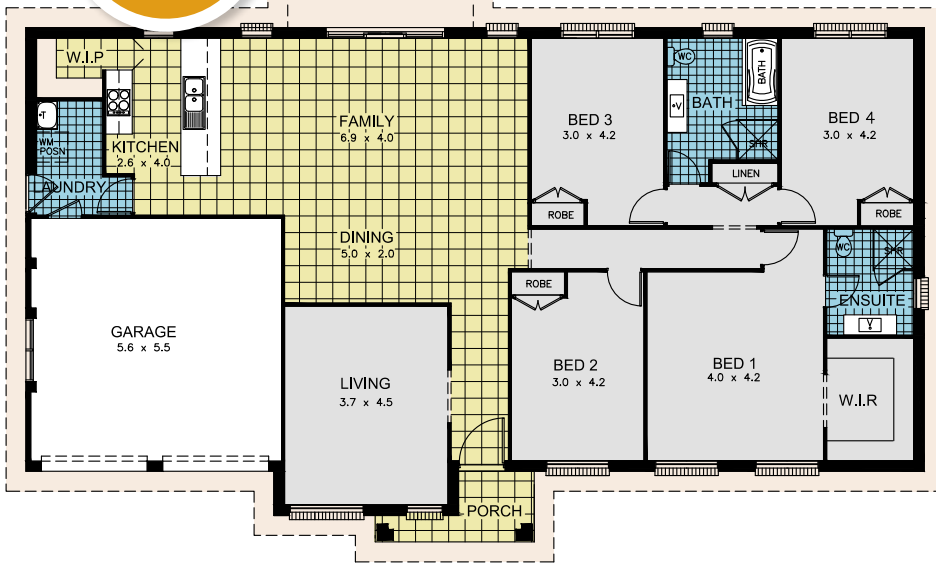

HARMONY COUNTRYSIDE
4 Bedroom/Alfresco/Portico Promo

$188,000*
House price only

24.26 Squares

Area: 225.37 m²
Width: 20.35 m
Depth: 14.66 m

INCLUDES
CARPET
& TILES

GET THE ALLWORTH ADVANTAGE#

Offer available for a limited time only. Get in quick and receive the Allworth Advantage for your brand new home

- Choice of quality concrete roof tiles* from Monier, Boral & Bristle OR Colorbond™ Steel roofing
- Sarking to underside of your roofing choice
- Treated pine timber frame & roof trusses
- Automatic garage door opener
- Hills premium alarm system (Model: DAS RELIANCE 8)
- Gainsborough double cylinder 'Trilock' front entry door furniture
- Flyscreens (fibre mesh) to all external windows (excludes hung doors and sliding glass doors)
- Vito Bertonio 'Qaad' kitchen sink mixer tap
- OMEGA stainless steel dishwasher model ODW702XB
- OMEGA stainless steel microwave model OM30X#
- Everpure Platinum inline water filter
- Love your walls promotion - 3 coat Solver Ultra Acrylic Paint System

For floor plans and display locations visit allworthhomes.com.au

Allworth
MASTER BUILT HOMES