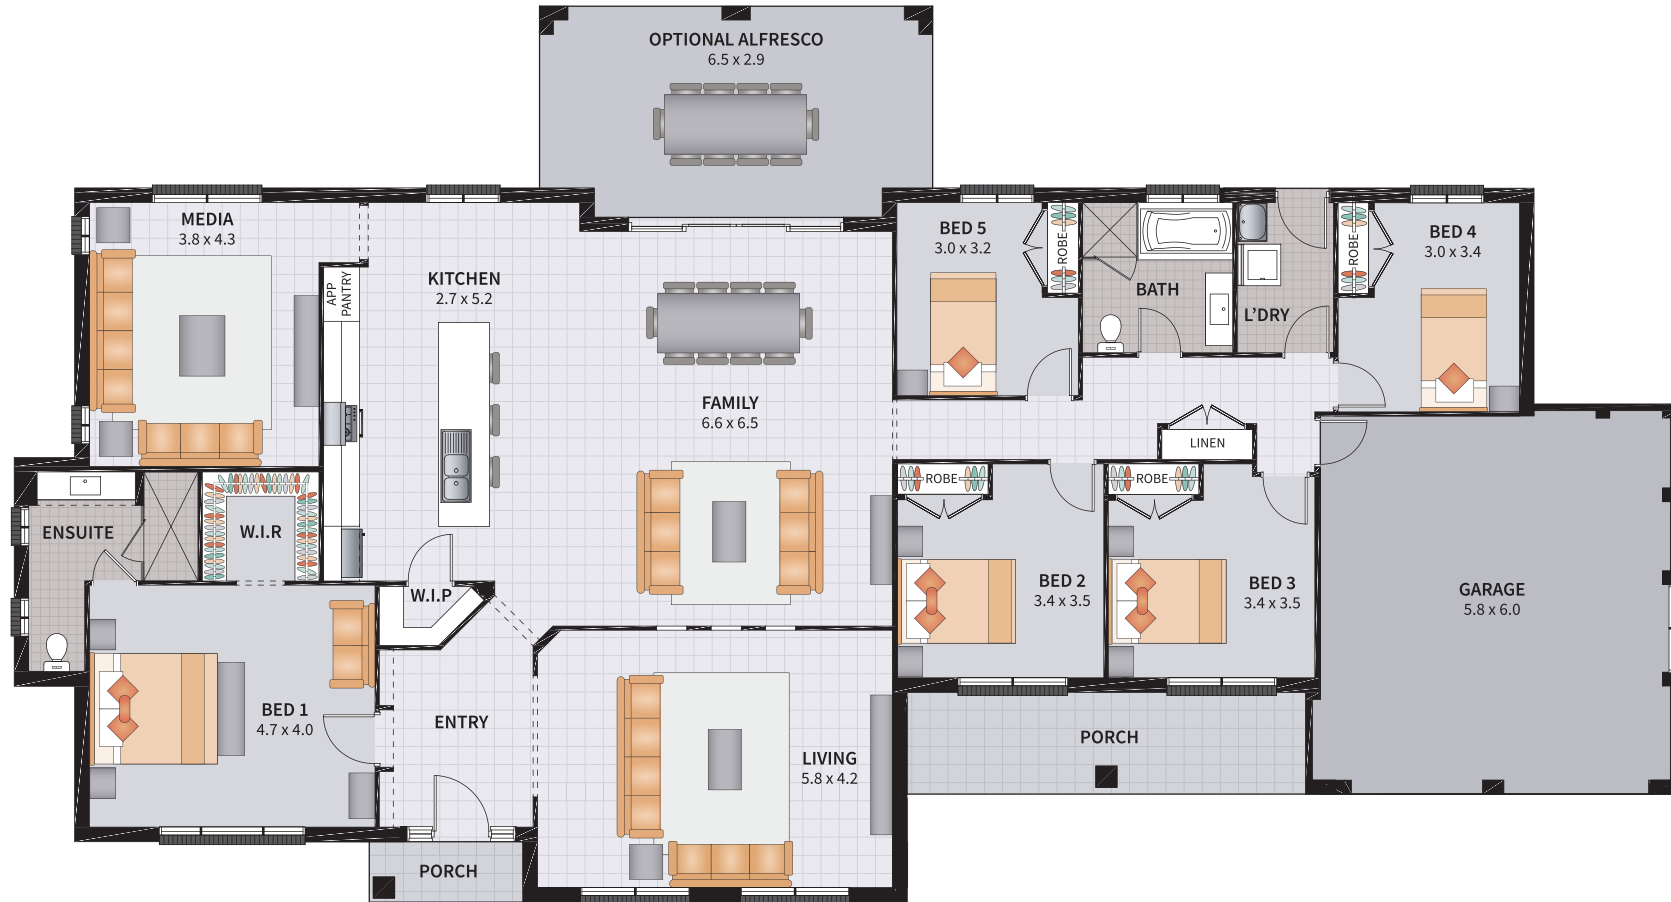

LANGFORD COUNTRYSIDE FOUR 43

GRANDE 4 BEDROOM / MEDIA / ACTIVITIES / ALFRESCO

SUITS 32.5m WIDE ACREAGE LOTS

Width: 30.69m	Depth: 17.48m
Size: 43.29 sq.	Area: 402.22m ²

LANGFORD COUNTRYSIDE FIVE 30

5 BEDROOM / MEDIA

SUITS 29.5m WIDE ACREAGE LOTS

Width: 27.45m	Depth: 11.80m
Size: 29.95 sq.	Area: 278.27m ²

LANGFORD COUNTRYSIDE FIVE GUEST 28

5 BEDROOM GUEST / ACTIVITIES

SUITS 27m WIDE ACREAGE LOTS

Width: 25.12m

Depth: 11.80m