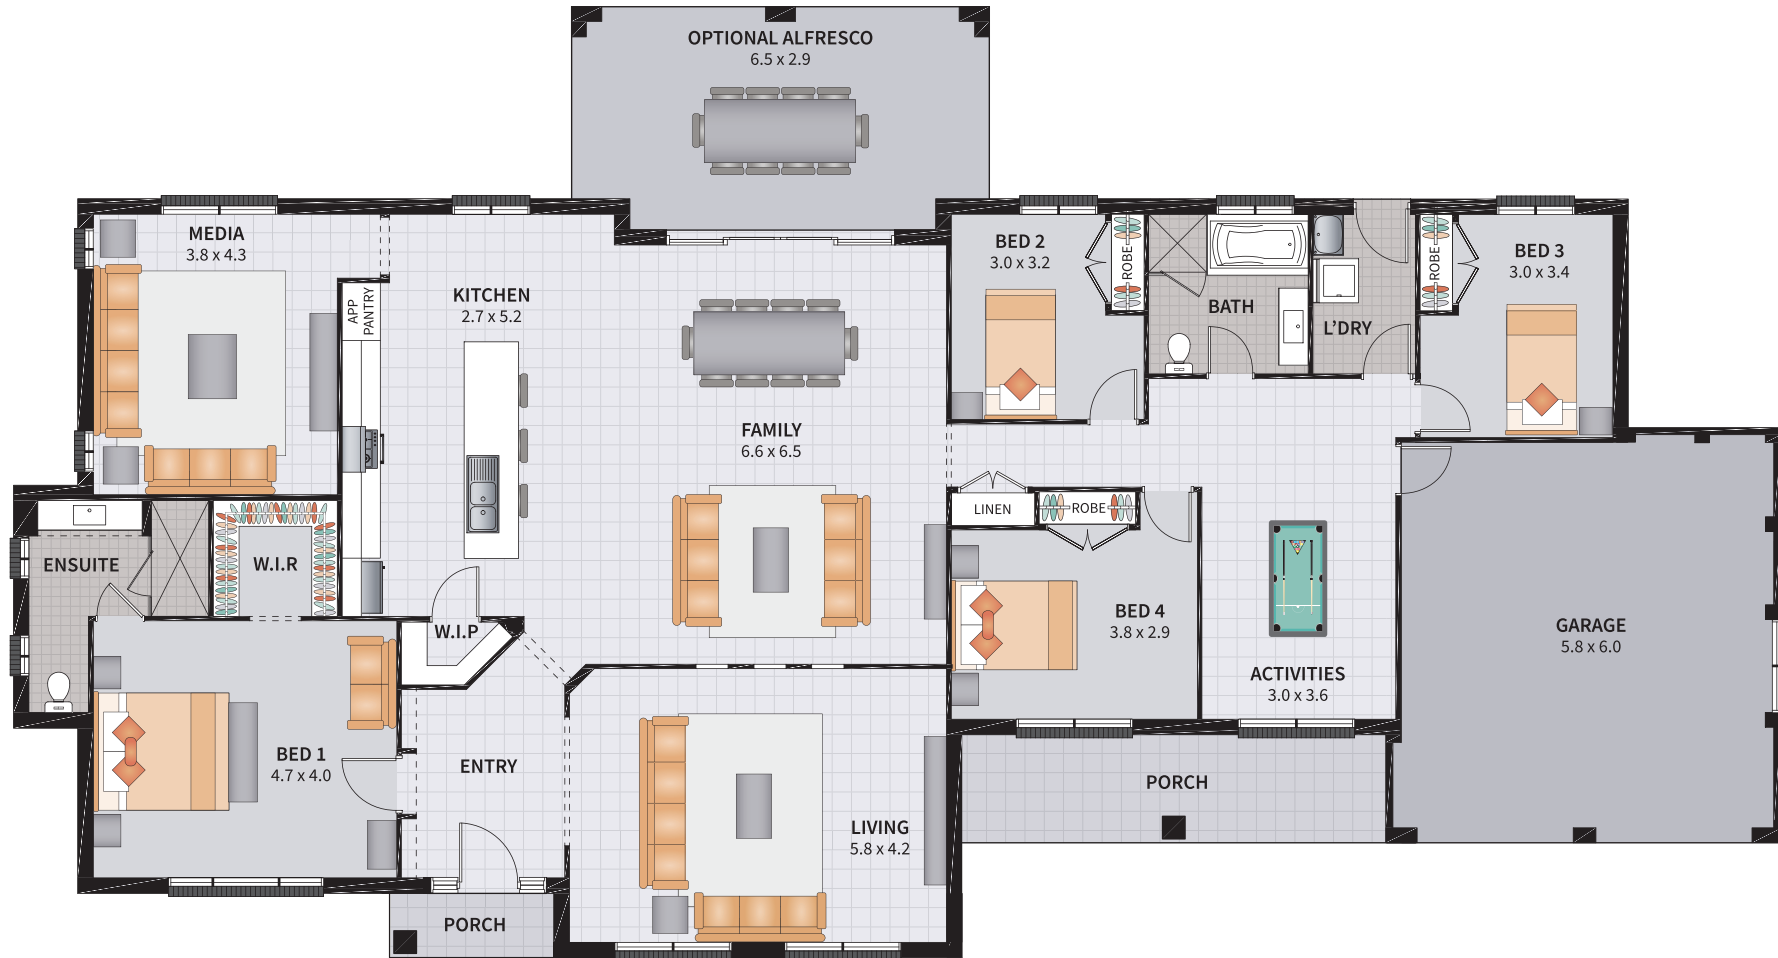

LANGFORD COUNTRYSIDE FOUR 30.1

4 BEDROOM / MEDIA / ACTIVITIES / GARAGE TO SIDE

SUITS 29.5m WIDE ACREAGE LOTS

Width: 27.51m	Depth: 11.80m
Size: 29.95 sq.	Area: 278.27m²