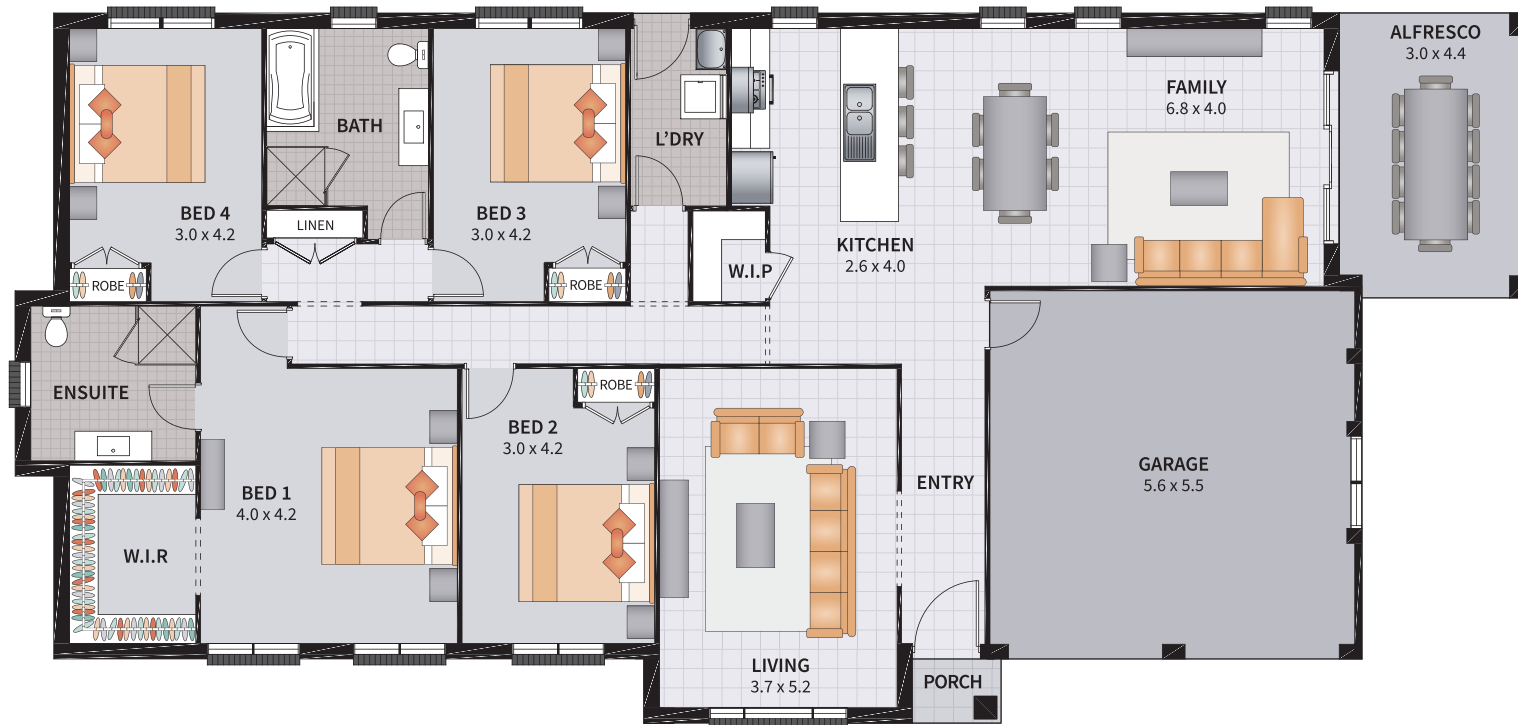

RESORT 24°

VISTA 24°

HARMONY COUNTRYSIDE FOUR 24

4 BEDROOM / ALFRESCO

 **SUITS 22.5m WIDE ACREAGE LOTS**

Width: 20.35m	Depth: 14.06m
Size: 23.98 sq.	Area: 222.84m ²

HARMONY COUNTRYSIDE FOUR 24.1

4 BEDROOM / ALFRESCO TO SIDE

SUITS 25.5m WIDE ACREAGE LOTS

Width: 23.60m	Depth: 11.06m
Size: 24.12 sq.	Area: 224.09m ²

HARMONY COUNTRYSIDE FAÇADES

CLASSIC 24°

HAMPTONS 24°

HARMONY COUNTRYSIDE FAÇADES

RESORT 24°

PORTICO 24°