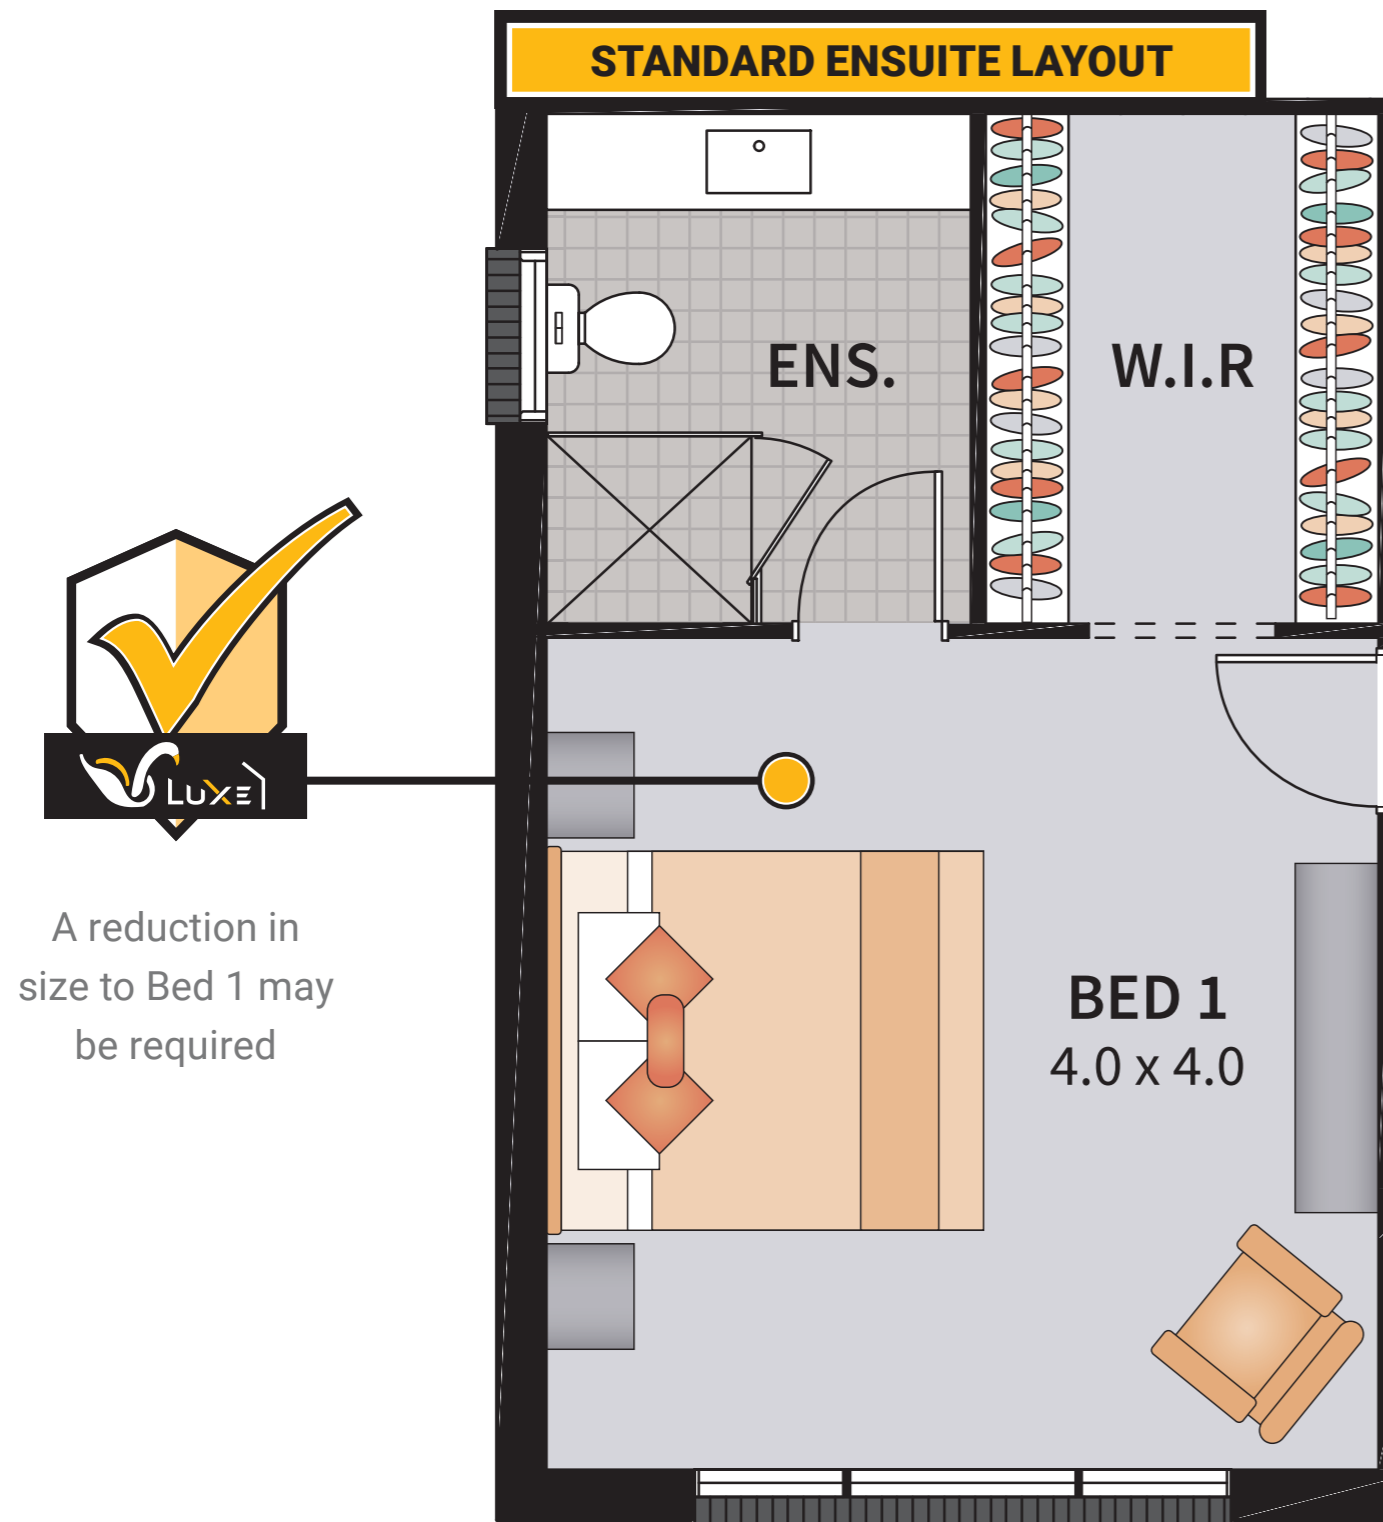

Ensuite layout options

Important information to consider

We have created four different Luxe ensuite layout options for you to consider. Before you decide which option suits your needs, it is important to take a look at the two layout options below and take note of these important notes to consider.

These Luxe Ensuite Layout Options are available for most of our single storey homes. Speak to one of our New Home Consultants today to find out if these Luxe Layout Options will work in with your new Allworth home.