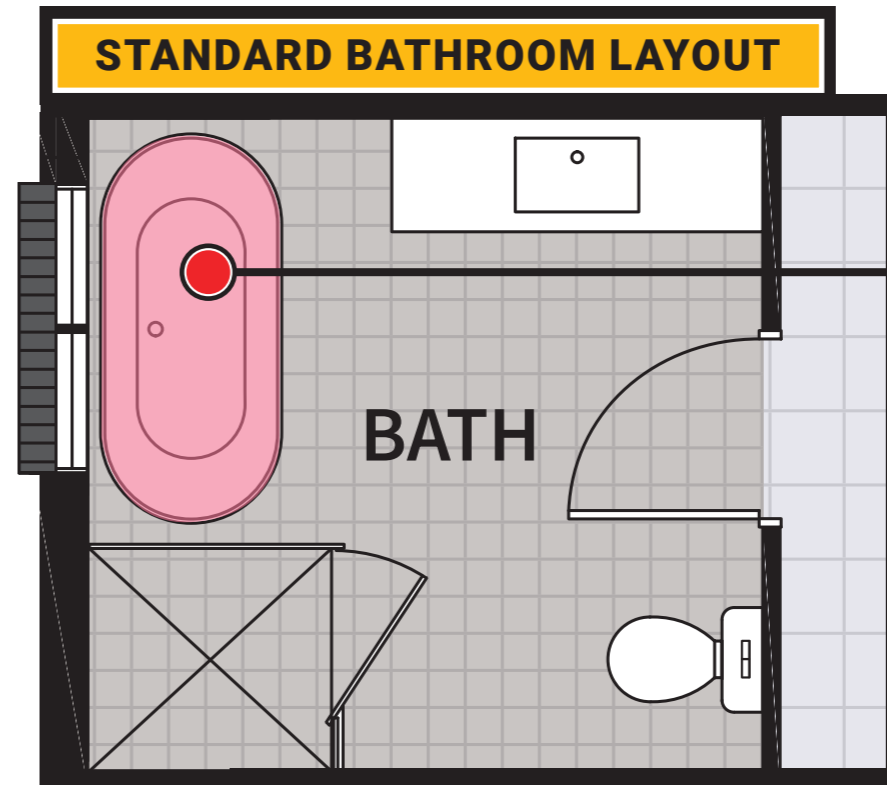

## Important information to consider

We have created four different Luxe ensuite layout options for you to consider. Before you decide which option suits your needs, it is important to take a look at the two layout options below and take note of these important notes to consider.

These Luxe Ensuite Layout Options are available for most of our single storey homes. Speak to one of our New Home Consultants today to find out if these Luxe Layout Options will work in with your new Allworth home.

# Bathroom layout options

Our Luxe Layout options are now available for our bathroom layouts in most single storey designs. Choose what style bathroom you would like in your new Allworth home.

Still like the standard bathroom layout, but want a Freestanding bath? Not a problem. Just ask for the Freestanding bath in our Aspire Options. Your home, your way, it's your choice.