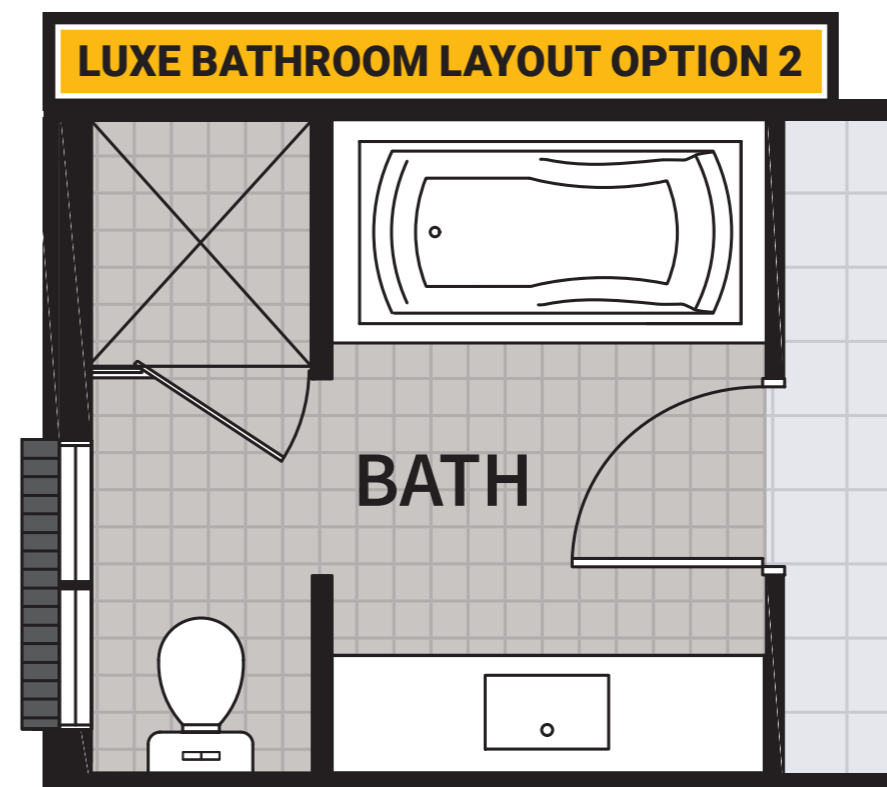

## Important information to consider

We have created four different Luxe ensuite layout options for you to consider. Before you decide which option suits your needs, it is important to take a look at the two layout options below and take note of these important notes to consider.

These Luxe Ensuite Layout Options are available for most of our single storey homes. Speak to one of our New Home Consultants today to find out if these Luxe Layout Options will work in with your new Allworth home.

# Bathroom layout options

Our Luxe Layout options are now available for our bathroom layouts in most single storey designs. Choose what style bathroom you would like in your new Allworth home.

Still like the standard bathroom layout, but want a Freestanding bath? Not a problem. Just ask for the Freestanding bath in our Aspire Options. Your home, your way, it's your choice.

featuring optional  
Freestanding bath from our  
Aspire Options range

**ADD \$1,950**  
TO YOUR HOME PRICE

**ADD \$2,850**  
TO YOUR HOME PRICE

**ADD \$1,450**  
TO YOUR HOME PRICE

Shown in our

- Carrington Four 27.1  
HomeWorld Thornton
- Wyndham Four 25  
HomeWorld Warnervale