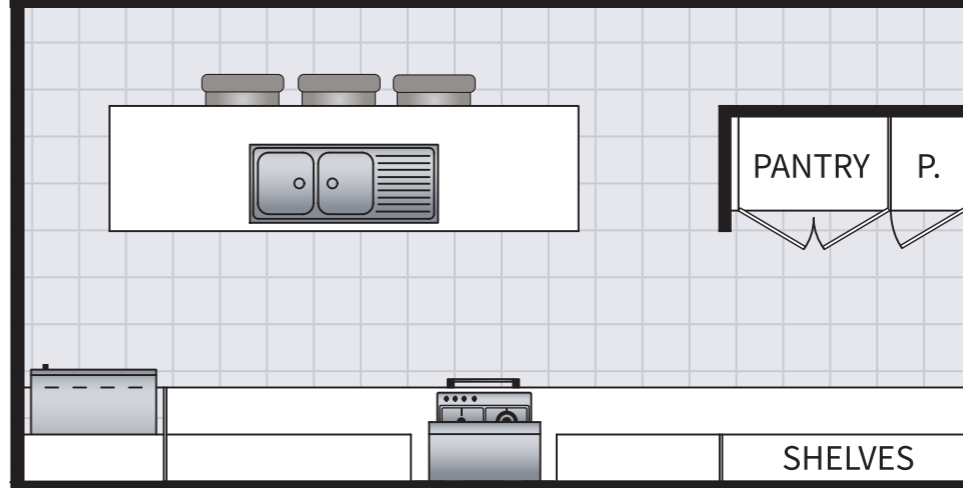

**LUXE KITCHEN LAYOUT OPTION 3**

Shown in our  
 • Carrington Four 27.1  
 HomeWorld Thornton  
 • Tempo Four 27  
 HomeWorld Warnervale

**ADD \$4,945**

**TO YOUR HOME PRICE**

BELOW: Luxe Kitchen Option 3 drawing

**LUXE KITCHEN LAYOUT OPTION 4**

Shown in our  
 • Senza 12.5 Four 22  
 HomeWorld Leppington

**ADD \$5,945**

**TO YOUR HOME PRICE**

BELOW: Luxe Kitchen Option 4 drawing

**LUXE KITCHEN LAYOUT OPTION 5**

**ADD \$7,645**