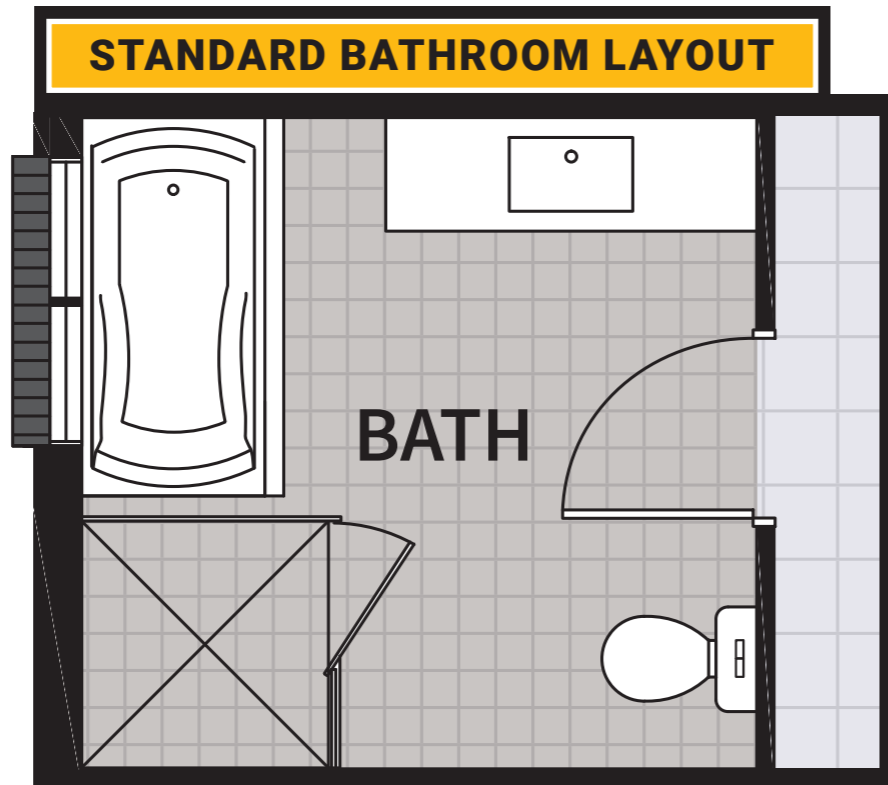

## Important information to consider

We have created four different Luxe ensuite layout options for you to consider. Before you decide which option suits your needs, it is important to take a look at the two layout options below and take note of these important notes to consider.

These Luxe Ensuite Layout Options are available for most of our single storey homes. Speak to one of our New Home Consultants today to find out if these Luxe Layout Options will work in with your new Allworth home.

# Bathroom layout options

Our Luxe Layout options are now available for our bathroom layouts in most single storey designs. Choose what style bathroom you would like in your new Allworth home.

Still like the standard bathroom layout, but want a Freestanding bath? Not a problem. Just ask for the Freestanding bath in our Aspire Options. Your home, your way, it's your choice.