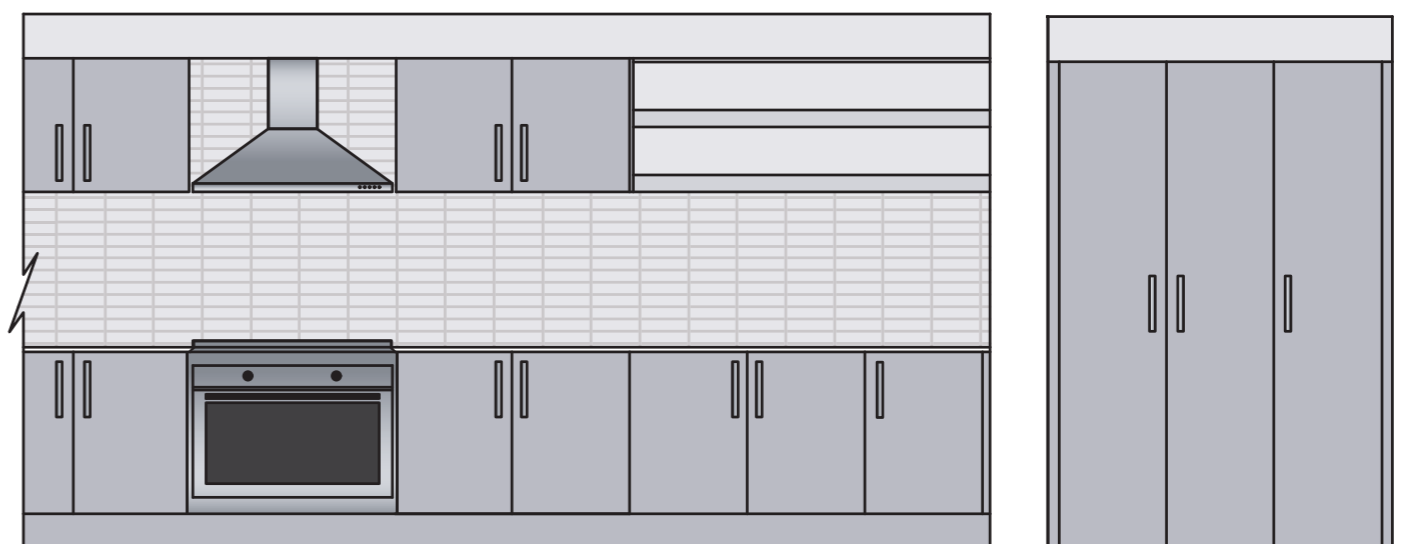

**LUXE KITCHEN LAYOUT OPTION 4**

Shown in our  
 • Senza 12.5 Four 22  
 HomeWorld Leppington

**ADD \$5,945**

**TO YOUR HOME PRICE**

BELOW: Luxe Kitchen Option 4 drawing

**LUXE KITCHEN LAYOUT OPTION 5**

**ADD \$7,645**

**TO YOUR HOME PRICE**

BELOW: Luxe Kitchen Option 5 drawing