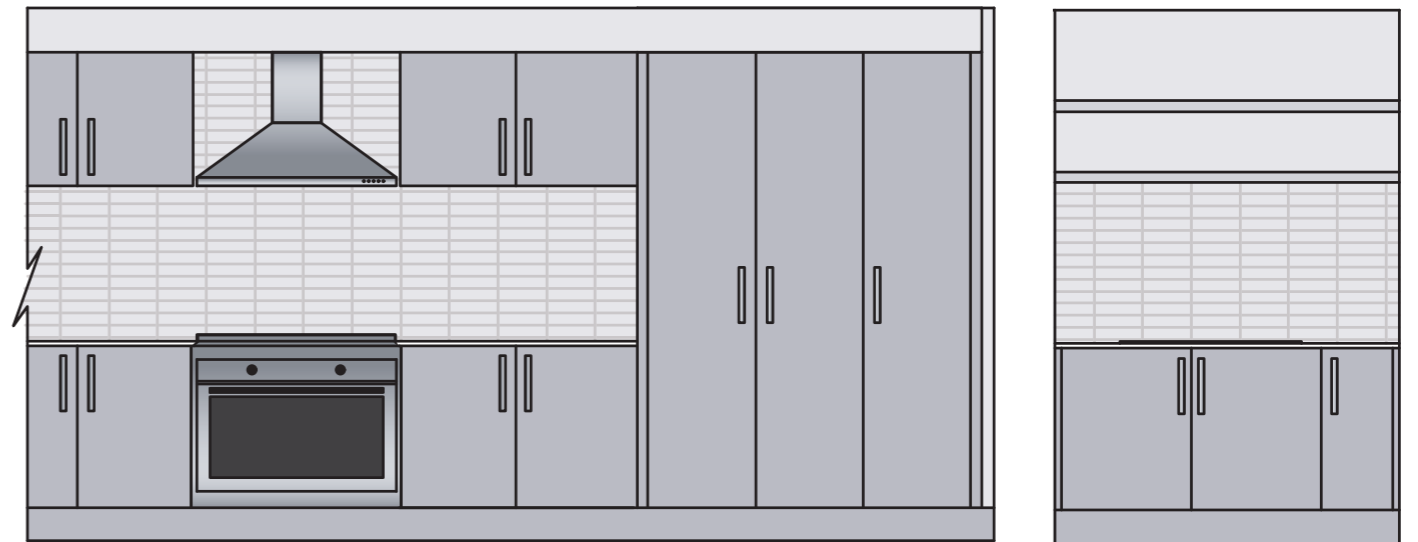

Shown in our

- Senza Four 25 HomeWorld Thornton
- Ashbury Four Guest 28 Flip HomeWorld Warnervale

ADD \$6,495  
 TO YOUR HOME PRICE

BELOW: Luxe Kitchen Option 1 drawing

BELOW: Luxe Kitchen Option 2 drawing

**LUXE KITCHEN LAYOUT OPTION 3**

Shown in our  
 • Carrington Four 27.1  
 HomeWorld Thornton  
 • Tempo Four 27  
 HomeWorld Warnervale

**ADD \$4,945**

**TO YOUR HOME PRICE**

BELOW: Luxe Kitchen Option 3 drawing

**LUXE KITCHEN LAYOUT OPTION 4**

Shown in our  
 • Senza 12.5 Four 22  
 HomeWorld Leppington

**ADD \$5,945**

**TO YOUR HOME PRICE**

BELOW: Luxe Kitchen Option 4 drawing

**LUXE KITCHEN LAYOUT OPTION 5**

**ADD \$7,645**