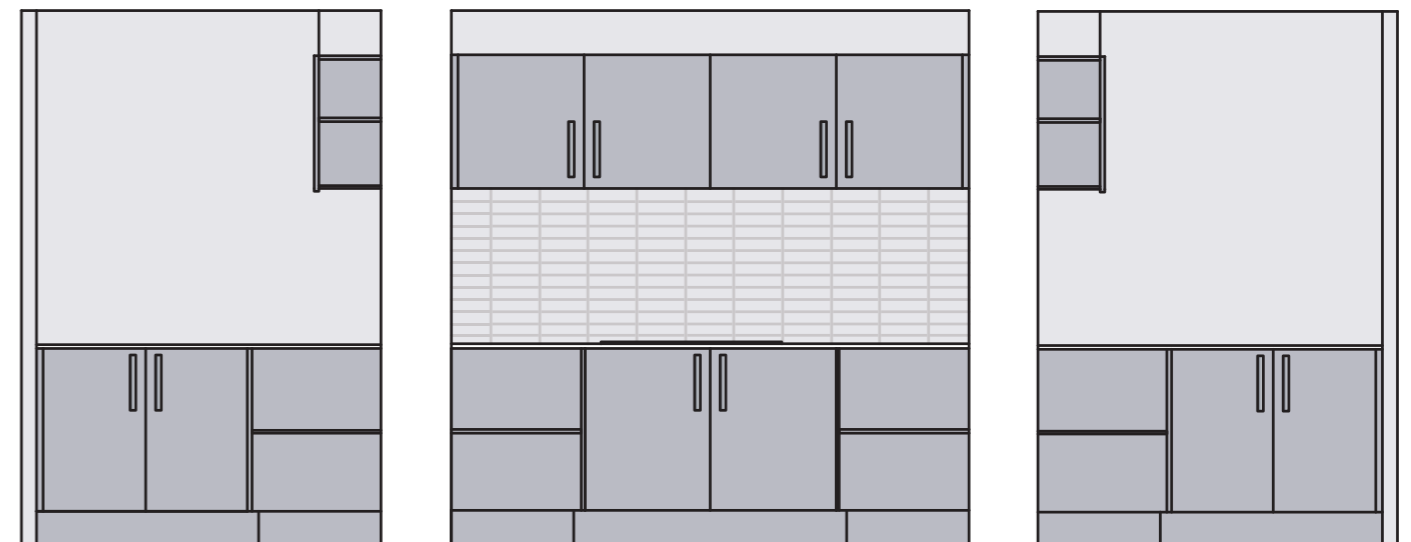

**LUXE KITCHEN LAYOUT OPTION 3**

Shown in our  
 • Carrington Four 27.1  
 HomeWorld Thornton  
 • Tempo Four 27  
 HomeWorld Warnervale

**ADD \$4,945**

**TO YOUR HOME PRICE**

BELOW: Luxe Kitchen Option 3 drawing

**LUXE KITCHEN LAYOUT OPTION 4**

Shown in our  
 • Senza 12.5 Four 22  
 HomeWorld Leppington

**ADD \$5,945**

**TO YOUR HOME PRICE**

BELOW: Luxe Kitchen Option 4 drawing

**LUXE KITCHEN LAYOUT OPTION 5**

**ADD \$7,645**

**TO YOUR HOME PRICE**

BELOW: Luxe Kitchen Option 5 drawing

# Ensuite layout options

See next page for more information

Four different ensuite layout options to choose from, all one price

ADD \$2,200 TO YOUR HOME PRICE