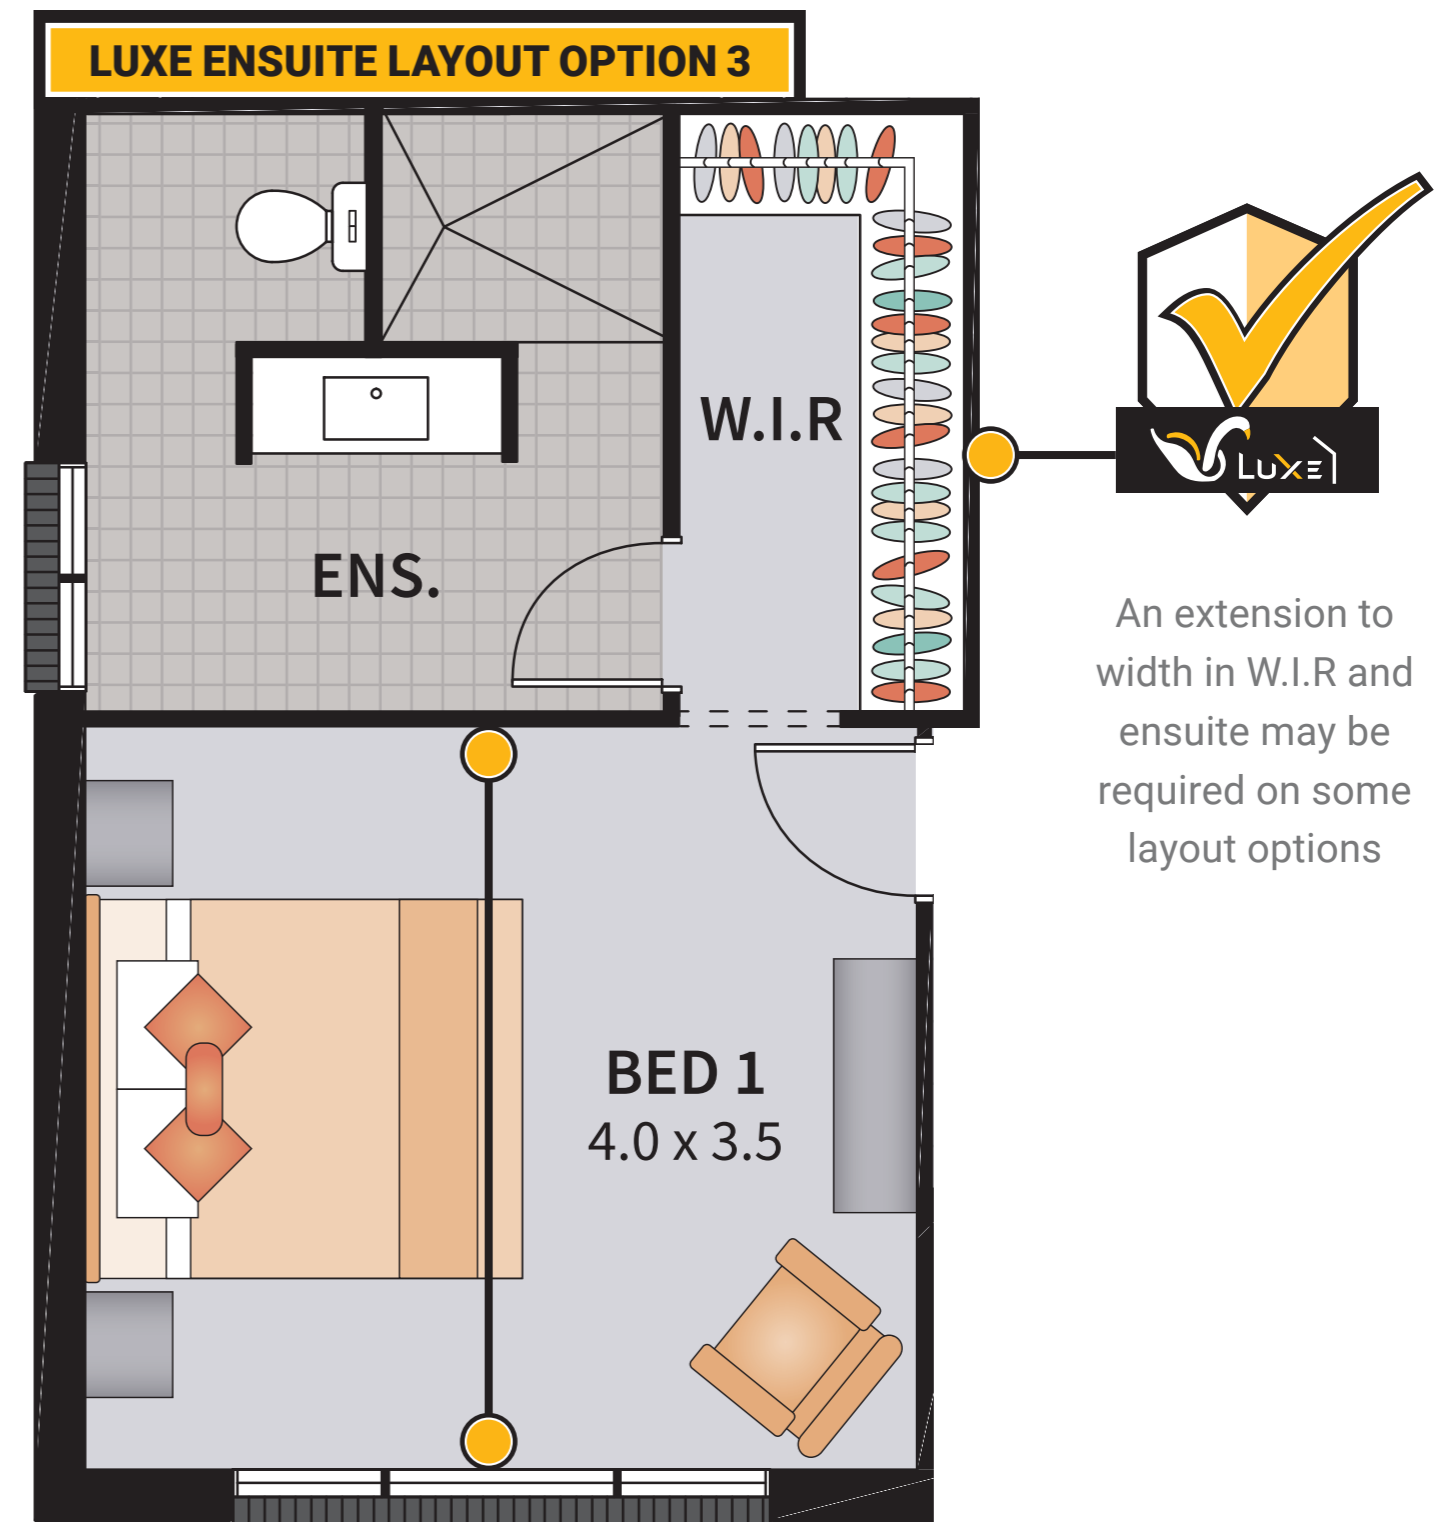

Ensuite layout options

Important information to consider

We have created four different Luxe ensuite layout options for you to consider. Before you decide which option suits your needs, it is important to take a look at the two layout options below and take note of these important notes to consider.

These Luxe Ensuite Layout Options are available for most of our single storey homes. Speak to one of our New Home Consultants today to find out if these Luxe Layout Options will work in with your new Allworth home.