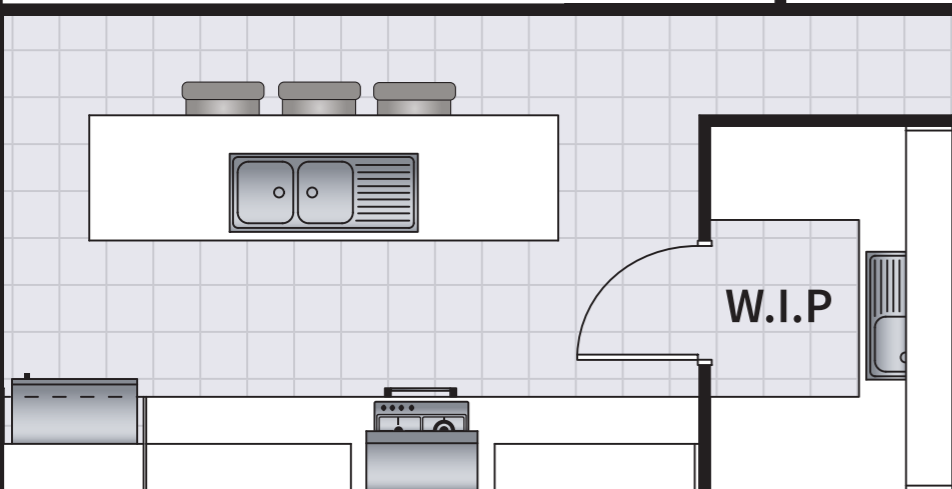

**LUXE KITCHEN LAYOUT OPTION 4**

Shown in our  
 • Senza 12.5 Four 22  
 HomeWorld Leppington

**ADD \$5,945**

**TO YOUR HOME PRICE**

BELOW: Luxe Kitchen Option 4 drawing

**LUXE KITCHEN LAYOUT OPTION 5**

**ADD \$7,645**

**TO YOUR HOME PRICE**

BELOW: Luxe Kitchen Option 5 drawing

# Ensuite layout options

See next page for more information

Four different ensuite layout options to choose from, all one price

ADD \$2,200 TO YOUR HOME PRICE