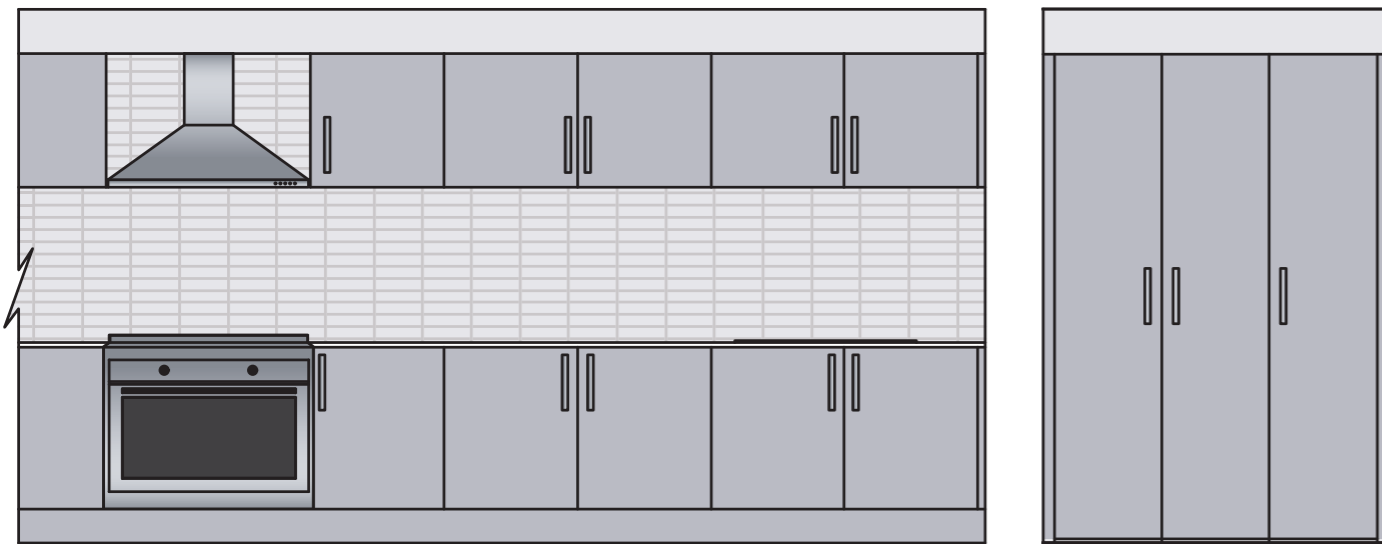

**LUXE KITCHEN LAYOUT OPTION 3**

Shown in our  
 • Carrington Four 27.1  
 HomeWorld Thornton  
 • Tempo Four 27  
 HomeWorld Warnervale

**ADD \$4,945**

**TO YOUR HOME PRICE**

BELOW: Luxe Kitchen Option 3 drawing

**LUXE KITCHEN LAYOUT OPTION 4**

Shown in our  
 • Senza 12.5 Four 22  
 HomeWorld Leppington

**ADD \$5,945**

**TO YOUR HOME PRICE**

BELOW: Luxe Kitchen Option 4 drawing

**LUXE KITCHEN LAYOUT OPTION 5**

**ADD \$7,645**