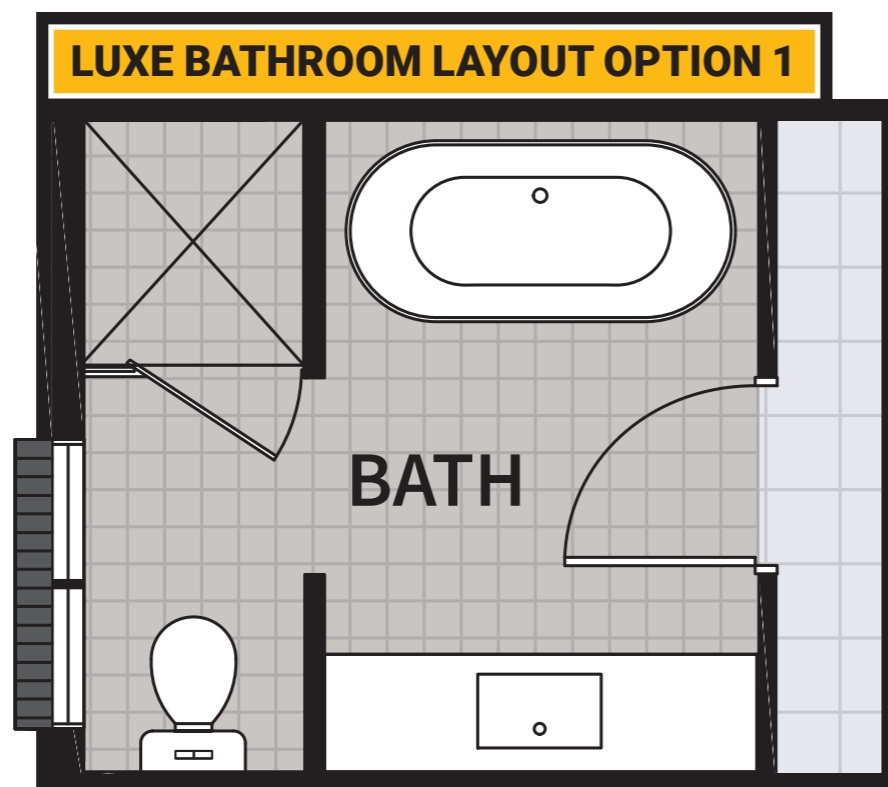

## Important information to consider

We have created four different Luxe ensuite layout options for you to consider. Before you decide which option suits your needs, it is important to take a look at the two layout options below and take note of these important notes to consider.

These Luxe Ensuite Layout Options are available for most of our single storey homes. Speak to one of our New Home Consultants today to find out if these Luxe Layout Options will work in with your new Allworth home.

# Bathroom layout options

Our Luxe Layout options are now available for our bathroom layouts in most single storey designs. Choose what style bathroom you would like in your new Allworth home.

Still like the standard bathroom layout, but want a Freestanding bath? Not a problem. Just ask for the Freestanding bath in our Aspire Options. Your home, your way, it's your choice.

featuring optional  
Freestanding bath from our  
Aspire Options range

**ADD \$1,950**  
TO YOUR HOME PRICE

**ADD \$2,850**  
TO YOUR HOME PRICE

**ADD \$1,450**  
TO YOUR HOME PRICE

Shown in our

- Carrington Four 27.1  
HomeWorld Thornton
- Wyndham Four 25  
HomeWorld Warnervale