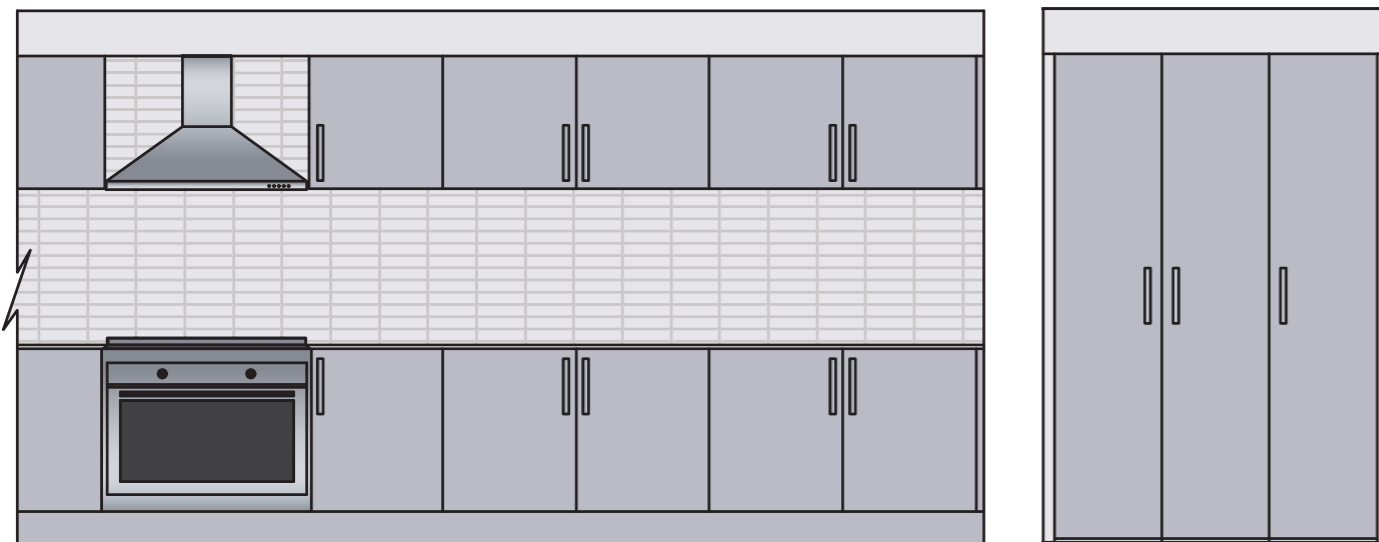

What are our Luxe Kitchen Layout Options?

Starting in the heart of the home, we have created five different Luxe Kitchen Layout options for you to consider. Each option offers ample space and an individual style to suit many family needs. We currently have four of the five options on display in various homes.

By offering you these Luxe Layout Options, we aim to simplify part of the process when altering your new home to suit your needs. They are available for most single storey homes. Speak to one of our New Home Consultants today to find out if these Luxe Layout Options will work in with your new Allworth home.

LUXE KITCHEN LAYOUT OPTION 1

Shown in our

- Wyndham Four Guest 27 HomeWorld Thornton
- Wyndham Four 25
- Senza Four 27.1 HomeWorld Warnervale

ADD $4,145
TO YOUR HOME PRICE

LUXE KITCHEN LAYOUT OPTION 2

Shown in our

- Senza Four 25 HomeWorld Thornton
- Ashbury Four Guest 28 Flip HomeWorld Warnervale

ADD $6,495
TO YOUR HOME PRICE

BELOW: Luxe Kitchen Option 1 drawing