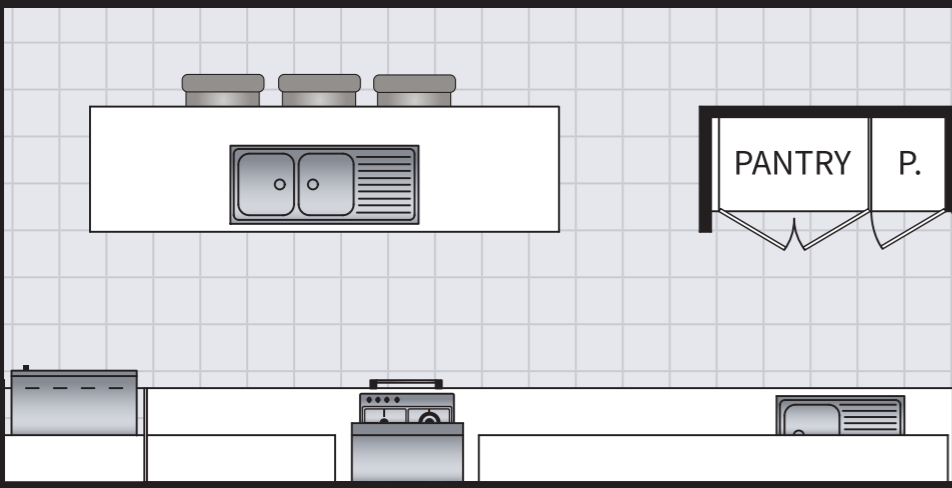

**LUXE KITCHEN LAYOUT OPTION 3**

Shown in our  
 • Carrington Four 27.1  
 HomeWorld Thornton  
 • Tempo Four 27  
 HomeWorld Warnervale

**ADD \$4,945**

**TO YOUR HOME PRICE**

BELOW: Luxe Kitchen Option 3 drawing