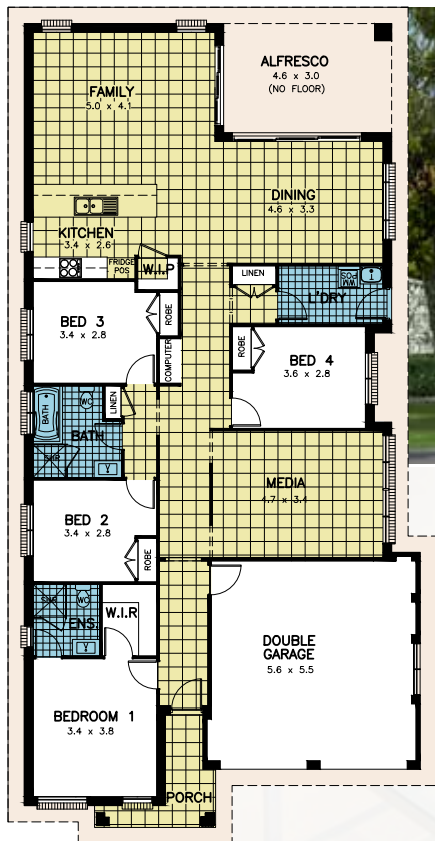

SONATA 13

INNOVATIVE NARROW LOT DESIGN

4 BEDROOM MEDIA

$179,700*
House price only

23.44 Squares 217.81 m²

INCLUDES
CARPET
& TILES*

PORTICO
FAÇADE
INCLUDED
IN PRICE

FREE SITE
ASSESSMENT &
QUOTATION
LIMITED TIME ONLY

PORTICO FAÇADE
included in price

GET THE ALLWORTH ADVANTAGE*

Offer available for a limited time only. Get in quick and receive the Allworth Advantage for your brand new home

- Choice of quality concrete roof tiles* from Monier, Boral & Bristle OR Colorbond™ Steel roofing
- Sarking to underside of your roofing choice
- Treated pine timber frame & roof trusses
- Automatic garage door opener
- Hills premium alarm system (Model: DAS RELIANCE 8)
- Gainsborough double cylinder Trilock® front entry door furniture
- Flyscreens (fibre mesh) to all external windows (excludes hung doors and sliding glass doors)
- Vito Bertoni 'Oaad' kitchen sink mixer tap
- OMEGA stainless steel dishwasher model ODW702XB
- OMEGA stainless steel microwave model OM30X#
- Everpure Platinum inline water filter
- Love your walls promotion - 3 coat Solver Ultra Acrylic Paint System

*Sydney basic price effective 3rd April, 2018. Price does not include land. Basic price excludes site costs, BASIX and Statutory Authority requirements costs. Excludes furnishings, decorator items, window furnishings, light fittings, timber flooring (and not available), electrical appliances, landscaping. Alfresco area includes roofline only. *Select range of concrete roof tiles, details available at sales centre. Carpet and tiles from select builders range. # Allworth Advantage offer is only available to clients paying full deposit within the nine (9) day period nominated on our quotation and cannot be taken in conjunction with any other offer or promotion. We reserve the right to withdraw this offer at any time without notice - T&C apply, see brochure for details. Allworth Constructions Pty Limited ABN78002565353 BL34459

For contact details and floorplans visit allworthhomes.com.au

Allworth
MASTER BUILT HOMES