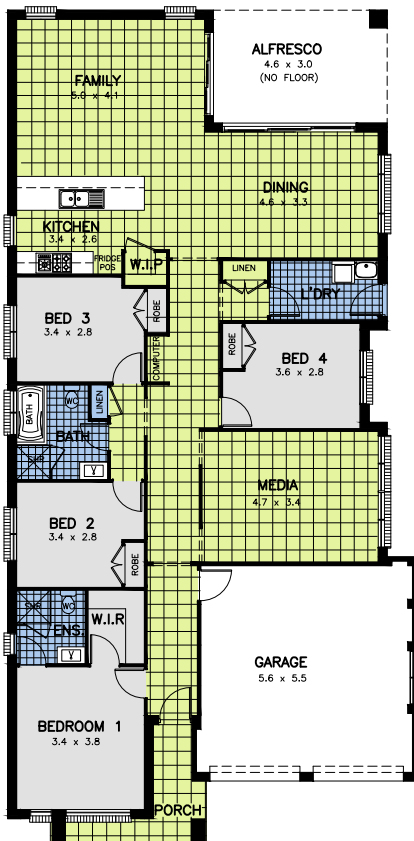

SONATA 13

INNOVATIVE NARROW LOT DESIGN

4 BEDROOM MEDIA
$204,600*
House price only
23.53 Squares 218.61 m²

- INCLUDES 20MM CAESARSTONE KITCHEN BENCH TOPS
- INCLUDES DUCTED REVERSE CYCLE AIR CONDITIONING
- INCLUDES CARPET & TILES*
- 900MM OMEGA APPLIANCE UPGRADE

FREE SITE ASSESSMENT & QUOTATION¹
LIMITED TIME ONLY

LARGO FAÇADE
included in price

GET THE ALLWORTH ADVANTAGE[#]

Offer available for a limited time only. Get in quick and receive the Allworth Advantage for your brand new home

- Choice of quality concrete roof tiles^a from Monier, Boral & Bristle OR Colorbond™ Steel roofing
- Sarking to underside of your roofing choice
- Treated pine timber frame & roof trusses
- Automatic garage door opener
- Hills premium alarm system (Model: DAS RELIANCE 8)
- Gainsborough double cylinder Trilock® front entry door furniture
- Flyscreens (fibre mesh) to all external windows (excludes hung doors and sliding glass doors)
- Vito Bertonì 'Oaad' kitchen sink mixer tap
- OMEGA stainless steel dishwasher model ODW702XB
- OMEGA stainless steel microwave model OM30X#
- Everpure Platinum inline water filter
- Love your walls promotion - 3 coat Solver Ultra Acrylic Paint System

*Sydney basic price effective 3rd April, 2018. Price does not include land. Basic price excludes site costs, BASIX and Statutory Authority requirements costs. Excludes furnishings, decorator items, window furnishings, light fittings, timber flooring (and not available), electrical appliances, landscaping. Alfresco area includes roofline only. ^aSelect range of concrete roof tiles, details available at sales centre. Carpet and tiles from select builders range. [#] Allworth Advantage offer is only available to clients paying full deposit within the nine (9) day period nominated on our quotation and cannot be taken in conjunction with any other offer or promotion. We reserve the right to withdraw this offer at any time without notice - T&C apply, see brochure for details. Allworth Constructions Pty Limited ABN78002565353 BL34459

For contact details and floorplans visit allworthhomes.com.au